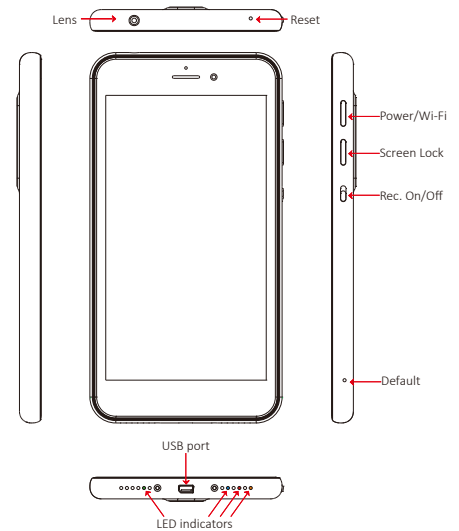

Illustration

Standard Accessories

S-EP/PV900EVO3

• Earphone

S-USB/PV900EVO3

• USB Cable

PT-PV900EVO3

• Phone Case

CE/FCC Certified